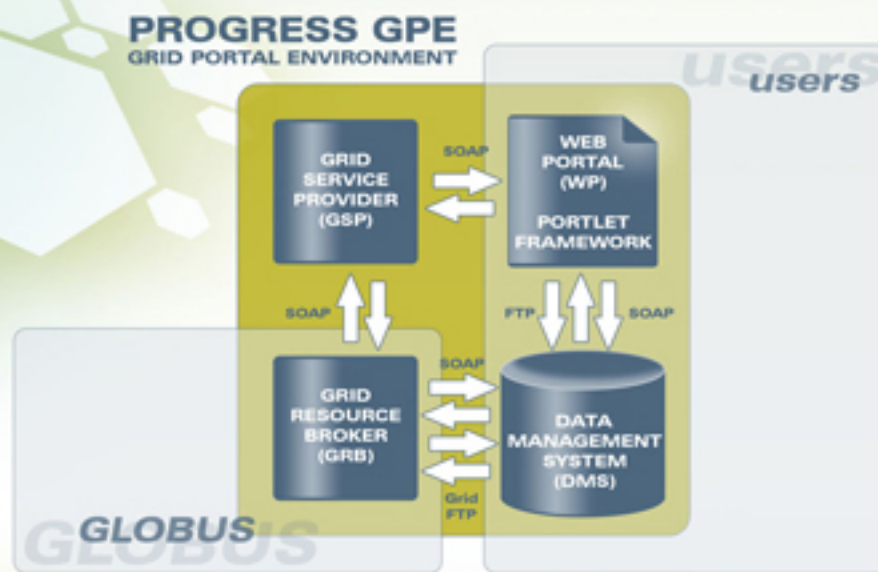

PROGRESS:HPC Portal

High Performance Computing Portal

PROGRESS HPC Portal:

- provides a great amount of grid opportunities
- aims to integrate various groups of grid users
- is open to researchers, application developers and grid practitioners

You can:

- utilize the grid computing power delivered to the PROGRESS HPC Portal
- enable your application on the grid and expose it to the users
- make your HPC resource a part of the global grid infrastructure

about: project: global grid: rina: progress project

The PROGRESS project was co-financed by the State Committee for Scientific Research and Sun Microsystems Poland and lasted since December 2001 until the end of 2003. It aimed to deliver an access environment to grid computing resources and services. The project resulted in a set of grid-portal environment tools, which are subject to continuous research and development, and have been deployed to form the PROGRESS HPC Portal.

contact

PROGRESS:HPC Portal

High Performance Computing Portal

Enable your application on the grid

- Connect your computing server holding the application to the PROGRESS infrastructure and access it via PROGRESS grid services and PROGRESS HPC Portal
- Store your application in the PROGRESS application repository for on demand access
- Create a specialized portlet with the use of the PROGRESS Portlet Framework to access your application and enable it within the PROGRESS HPC Portal or your own one
- Add visualization modules to animate the results of your experiments